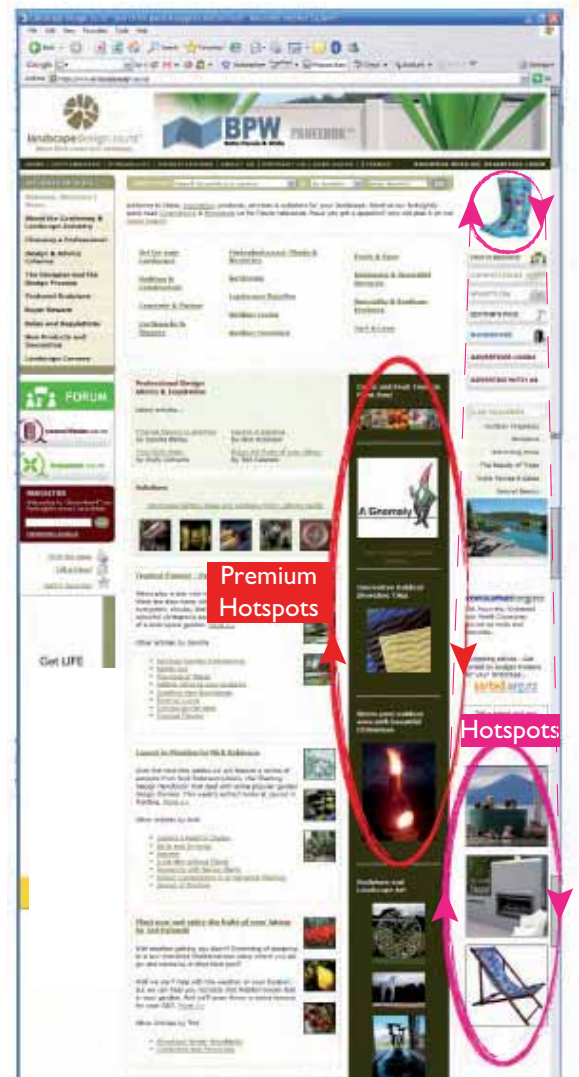

We pride ourselves in tailor-making packages to suit the specific needs of our advertisers.

Homepage Hotspots a picture speaks a thousand words...

Premium Hotspot

Boost the traffic to your Portfolio and create more sales leads by featuring a stunning image of your product along with an enticing descriptive sentence in our hotspot column. (limit 3 hotspots)

- Prime Location in the eye catching green highlighted column
- Both the text and the image will link directly through to your portfolio
- Great for new product launches, special promotions, quality statements and ongoing brand awareness
- Rotates with each page refresh
- 155 x 180 pixel space
- Includes a bonus feature image in one issue of Groundwork linked to your Portfolio
- Placement is \$500 per month

Hotspot

Boost the traffic to your business listing and create more sales leads by featuring a stunning image of your product on our homepage.

- Situated in the right hand column, this image will have no fixed text on the page, but an inviting sentence will appear when your mouse hovers over the image
- Rotates with each page refresh
- 155 x 155 pixel space
- Placement is \$350 per month